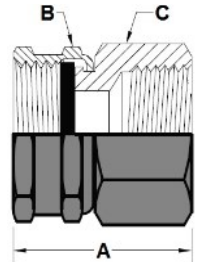

GHN1 GARDEN HOSE NUT

PART NUMBER	NH HOSE THREAD	A
GHN1	3/4"-11 1/2	.55

GHN5 GARDEN HOSE CAP

PART NUMBER	NH HOSE THREAD	A
GHN5	3/4"-11 1/2	.55

5A FEMALE GARDEN HOSE TO FPT

PART NUMBER	NH THREAD	FPT	HEX	A
5A-12D	3/4"-11 1/2	1/2"	1 1/8"	1.125
5A-12E	3/4"-11 1/2	3/4"	1 1/8"	1.125

5AS FEMALE GARDEN HOSE TO FPT, SWIVEL

PART NUMBER	NH THREAD	FPT	A	O.D. B	HEX C
5AS-12D	3/4"-11 1/2	1/2"	1.10	1 5/32"	15/16"
5AS-12E	3/4"-11 1/2	3/4"	1.20	1 5/32"	1 1/8"
5AS-16F	1"-11 1/2	1"	1.65	1 1/2"	1 3/8"

18A MALE GARDEN HOSE TO FPT

PART NUMBER	NH HOSE THREAD	FPT	A	HEX
18A-12B	3/4"-11 1/2	1/4"	.75	1 1/16"
18A-12C	3/4"-11 1/2	3/8"	.75	1 1/16"
18A-12D	3/4"-11 1/2	1/2"	.75	1 1/16"

19A MALE GARDEN HOSE TO MALE PIPE

PART NUMBER	NH HOSE THREAD	MPT	A	HEX
19A-12C	3/4"-11 1/2	3/8"	1.18	1 1/16"
19A-12D	3/4"-11 1/2	1/2"	1.30	1 1/16"
19AF-12DE*	3/4"-11 1/2	1/2"	1.30	1 1/16"
19A-12F	3/4"-11 1/2	1"	1.75	1 3/8"
19A-16F	3/4"-11 1/2	1"	1.88	1 3/8"