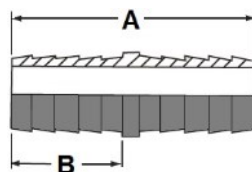

GHM GARDEN HOSE MENDER

PART NUMBER	HOSE BARB	A	B
GHM-8	1/2"	2.06	.97
GHM-10	5/8"	2.06	.97
GHM-12	3/4"	2.50	1.19
GHM-16	1"	3.00	1.44