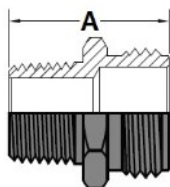

GHN1 GARDEN HOSE NUT

PART NUMBER	NH HOSE THREAD	A
GHN1	3/4"-11 1/2	.55

GHN5 GARDEN HOSE CAP

PART NUMBER	NH HOSE THREAD	A
GHN5	3/4"-11 1/2	.55

5A FEMALE GARDEN HOSE TO FPT

PART NUMBER	NH THREAD	FPT	HEX	A
5A-12D	3/4"-11 1/2	1/2"	1 1/8"	1.125
5A-12E	3/4"-11 1/2	3/4"	1 1/8"	1.125

5AS FEMALE GARDEN HOSE TO FPT, SWIVEL

PART NUMBER	NH THREAD	FPT	A	O.D. B	HEX C
5AS-12D	3/4"-11 1/2	1/2"	1.10	1 5/32"	15/16"
5AS-12E	3/4"-11 1/2	3/4"	1.20	1 5/32"	1 1/8"
5AS-16F	1"-11 1/2	1"	1.65	1 1/2"	1 3/8"

18A MALE GARDEN HOSE TO FPT

PART NUMBER	NH HOSE THREAD	FPT	A	HEX
18A-12B	3/4"-11 1/2	1/4"	.75	1 1/16"
18A-12C	3/4"-11 1/2	3/8"	.75	1 1/16"
18A-12D	3/4"-11 1/2	1/2"	.75	1 1/16"

19A MALE GARDEN HOSE TO MALE PIPE

PART NUMBER	NH HOSE THREAD	MPT	A	HEX
19A-12C	3/4"-11 1/2	3/8"	1.18	1 1/16"
19A-12D	3/4"-11 1/2	1/2"	1.30	1 1/16"
19AF-12DE*	3/4"-11 1/2	1/2"	1.30	1 1/16"
19A-12F	3/4"-11 1/2	1"	1.75	1 3/8"
19A-16F	3/4"-11 1/2	1"	1.88	1 3/8"