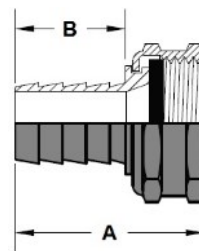

*TAPPED 1/2"-14 FPT

22A FEMALE HOSE COUPLING

PART NUMBER	NH THREAD	HEX	A
22A-12	3/4"-11 1/2	1 1/8"	1.125

20A FEMALE GARDEN HOSE TO MALE PIPE

PART NUMBER	NH THREAD	MPT	HEX	A
20A-12D	3/4"-11 1/2	1/2"	1 1/8"	1.125
20A-12E	3/4"-11 1/2	3/4"	1 1/8"	1.125

22AS FEMALE HOSE COUPLING, SWIVEL

PART NUMBER	NH THREAD	O.D. Octagon	A
22AS-12E	3/4"-11 1/2	1 5/32"	1.10
22AS-16F	1"-11 1/2	1 1/2"	1.44

21A HOSE WYE

PART NUMBER	NH THREAD
21A-12	3/4"-11 1/2

23A MALE GARDEN HOSE COUPLING

PART NUMBER	NH THREAD	HEX	A
23A-12	3/4"-11 1/2	1 1/16"	1.20

201GH HOSE BARB TO MALE GARDEN HOSE

PART NUMBER	HOSE BARB	NH HOSE THREAD	A	B
201GH-6E	3/8"	3/4"-11 1/2	1.56	.875
201GH-8E	1/2"	3/4"-11 1/2	1.56	.875
201GH-10E	5/8"	3/4"-11 1/2	1.56	.875
201GH-12E	3/4"	3/4"-11 1/2	1.56	.875
201GH-16F	1"	1"-11 1/2	2.00	1.125

209GHS HOSE TO FEMALE GARDEN HOSE

PART NUMBER	HOSE BARB	NH HOSE THREAD	A	B
209GHS-6E	3/8"	3/4"-11 1/2	1.48	.875
209GHS-8E	1/2"	3/4"-11 1/2	1.48	.875
209GHS-10E	5/8"	3/4"-11 1/2	1.48	.875
209GHS-12E	3/4"	3/4"-11 1/2	1.48	.875
209GHS-16F	1"	1"-11 1/2	1.90	1.125