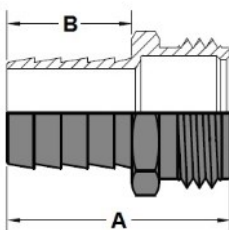

PART NUMBER	NH HOSE THREAD	MPT	A	HEX
19A-12C	3/4"-11 1/2	3/8"	1.18	1 1/16"
19A-12D	3/4"-11 1/2	1/2"	1.30	1 1/16"
19AF-12DE*	3/4"-11 1/2	1/2"	1.30	1 1/16"
19A-12F	3/4"-11 1/2	1"	1.75	1 3/8"
19A-16F	3/4"-11 1/2	1"	1.88	1 3/8"

*TAPPED 1/2"-14 FPT

22A FEMALE HOSE COUPLING

PART NUMBER	NH THREAD	HEX	A
22A-12	3/4"-11 1/2	1 1/8"	1.125

20A FEMALE GARDEN HOSE TO MALE PIPE

PART NUMBER	NH THREAD	MPT	HEX	A
20A-12D	3/4"-11 1/2	1/2"	1 1/8"	1.125
20A-12E	3/4"-11 1/2	3/4"	1 1/8"	1.125

22AS FEMALE HOSE COUPLING, SWIVEL

PART NUMBER	NH THREAD	O.D. Octagon	A
22AS-12E	3/4"-11 1/2	1 5/32"	1.10
22AS-16F	1"-11 1/2	1 1/2"	1.44

21A HOSE WYE

PART NUMBER	NH THREAD
21A-12	3/4"-11 1/2

23A MALE GARDEN HOSE COUPLING

PART NUMBER	NH THREAD	HEX	A
23A-12	3/4"-11 1/2	1 1/16"	1.20

201GH HOSE BARB TO MALE GARDEN HOSE

PART NUMBER	HOSE BARB	NH HOSE THREAD	A	B
201GH-6E	3/8"	3/4"-11 1/2	1.56	.875
201GH-8E	1/2"	3/4"-11 1/2	1.56	.875
201GH-10E	5/8"	3/4"-11 1/2	1.56	.875
201GH-12E	3/4"	3/4"-11 1/2	1.56	.875
201GH-16F	1"	1"-11 1/2	2.00	1.125